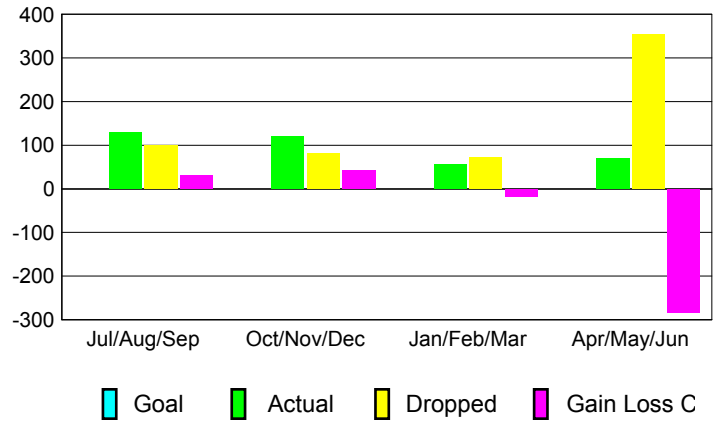

GMT: **SANGEETA JATIA**

Location: **NEPAL**

GMT CA: **6**

**CLUBS**

Month	New Club Goal	Actual New Clubs	Actual Dropped Clubs	Gain/Loss of Clubs
<b>2012-2013</b>				
Jul/Aug/Sep	0	3	0	3
Oct/Nov/Dec	0	2	0	2
Jan/Feb/Mar	0	0	3	-3
Apr/May/June	0	0	9	-9
<b>Totals</b>	<b>0</b>	<b>5</b>	<b>12</b>	<b>-7</b>

**Club Results 2012-2013**

Goal, New, Dropped, Gain/Loss

**YTD Status Quo Clubs 2012-2013**

Status Quo Clubs Compared to Status Quo Members

**Club Gain/Loss 2012-2013**

**MEMBERSHIP**

Month	Net Memb Goal	Actual New Memb	Actual Dropped Memb	Gain/Loss of Memb
<b>2012-2013</b>				
Jul/Aug/Sep	0	129	98	31
Oct/Nov/Dec	0	121	80	41
Jan/Feb/Mar	0	55	72	-17
Apr/May/June	0	69	353	-284
<b>Totals</b>	<b>0</b>	<b>374</b>	<b>603</b>	<b>-229</b>

**Membership Results 2012-2013**

Goal, New, Dropped, Gain/Loss

**Gender Comparison 2012-2013**

**Membership Gain/Loss 2012-2013**