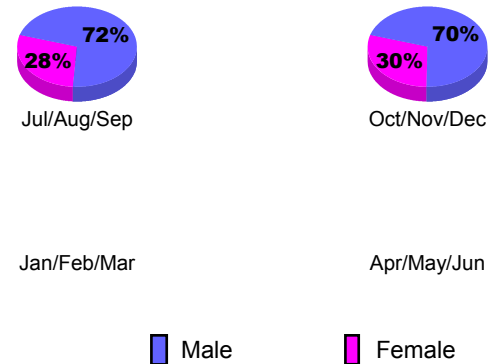

GMT: **SANGEETA JATIA**

Location: **NEPAL**

GMT CA: **6**

**CLUBS**

Month	New Club Goal	Actual New Clubs	Actual Dropped Clubs	Gain/Loss of Clubs
<b>2012-2013</b>				
Jul/Aug/Sep	0	3	0	3
Oct/Nov/Dec	0	2	0	2
Jan/Feb/Mar	0	0	3	-3
Apr/May/June	0	0	9	-9
<b>Totals</b>	<b>0</b>	<b>5</b>	<b>12</b>	<b>-7</b>

**Club Results 2012-2013**

Goal, New, Dropped, Gain/Loss

**YTD Status Quo Clubs 2012-2013**

Status Quo Clubs Compared to Status Quo Members

**Club Gain/Loss 2012-2013**

**MEMBERSHIP**

Month	Net Memb Goal	Actual New Memb	Actual Dropped Memb	Gain/Loss of Memb
<b>2012-2013</b>				
Jul/Aug/Sep	0	129	98	31
Oct/Nov/Dec	0	121	80	41
Jan/Feb/Mar	0	55	72	-17
Apr/May/June	0	69	353	-284
<b>Totals</b>	<b>0</b>	<b>374</b>	<b>603</b>	<b>-229</b>

**Membership Results 2012-2013**

Goal, New, Dropped, Gain/Loss

**Gender Comparison 2012-2013**

**Membership Gain/Loss 2012-2013**