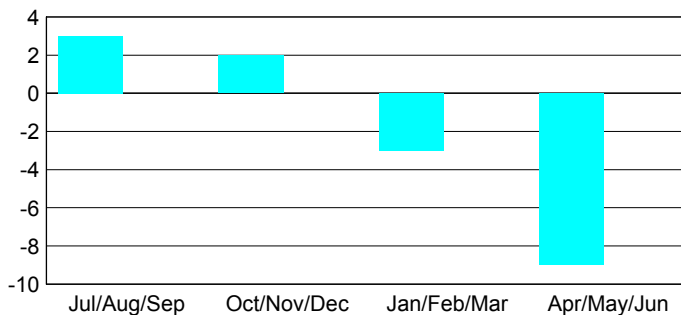

GMT: **SANGEETA JATIA**

Location: **NEPAL**

GMT CA: **6**

**CLUBS**

Month	New Club Goal	Actual New Clubs	Actual Dropped Clubs	Gain/Loss of Clubs
<b>2012-2013</b>				
Jul/Aug/Sep	0	3	0	3
Oct/Nov/Dec	0	2	0	2
Jan/Feb/Mar	0	0	3	-3
Apr/May/June	0	0	9	-9
<b>Totals</b>	<b>0</b>	<b>5</b>	<b>12</b>	<b>-7</b>

**Club Results 2012-2013**

Goal, New, Dropped, Gain/Loss

**YTD Status Quo Clubs 2012-2013**

Status Quo Clubs Compared to Status Quo Members

**Club Gain/Loss 2012-2013**

**MEMBERSHIP**

Month	Net Memb Goal	Actual New Memb	Actual Dropped Memb	Gain/Loss of Memb
<b>2012-2013</b>				
Jul/Aug/Sep	0	129	98	31
Oct/Nov/Dec	0	121	80	41
Jan/Feb/Mar	0	55	72	-17
Apr/May/June	0	69	353	-284
<b>Totals</b>	<b>0</b>	<b>374</b>	<b>603</b>	<b>-229</b>

**Membership Results 2012-2013**

Goal, New, Dropped, Gain/Loss

**Gender Comparison 2012-2013**

**Membership Gain/Loss 2012-2013**