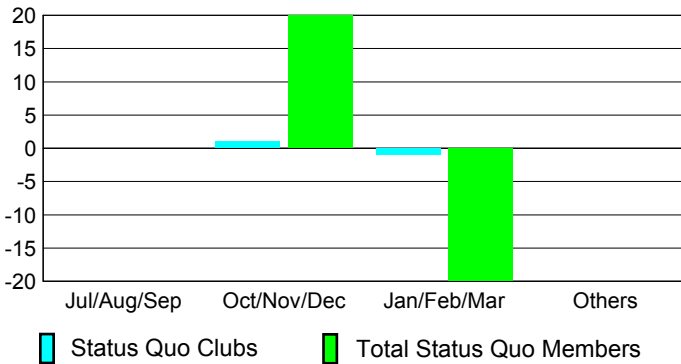

GMT: **SANGEETA JATIA**

Location: **NEPAL**

GMT CA: **6**

**CLUBS**

Month	New Club Goal	Actual New Clubs	Actual Dropped Clubs	Gain/Loss of Clubs
<b>2012-2013</b>				
Jul/Aug/Sep	0	3	0	3
Oct/Nov/Dec	0	2	0	2
Jan/Feb/Mar	0	0	3	-3
Apr/May/June	0	0	9	-9
<b>Totals</b>	<b>0</b>	<b>5</b>	<b>12</b>	<b>-7</b>

**Club Results 2012-2013**

Goal, New, Dropped, Gain/Loss

**YTD Status Quo Clubs 2012-2013**

Status Quo Clubs Compared to Status Quo Members

**Club Gain/Loss 2012-2013**

**MEMBERSHIP**

Month	Net Memb Goal	Actual New Memb	Actual Dropped Memb	Gain/Loss of Memb
<b>2012-2013</b>				
Jul/Aug/Sep	0	129	98	31
Oct/Nov/Dec	0	121	80	41
Jan/Feb/Mar	0	55	72	-17
Apr/May/June	0	69	353	-284
<b>Totals</b>	<b>0</b>	<b>374</b>	<b>603</b>	<b>-229</b>