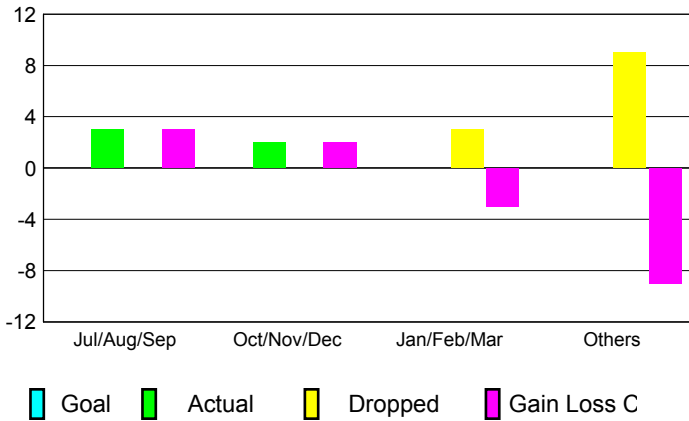

GMT: **SANGEETA JATIA**

Location: **NEPAL**

GMT CA: **6**

**CLUBS**

Month	New Club Goal	Actual New Clubs	Actual Dropped Clubs	Gain/Loss of Clubs
<b>2012-2013</b>				
Jul/Aug/Sep	0	3	0	3
Oct/Nov/Dec	0	2	0	2
Jan/Feb/Mar	0	0	3	-3
Apr/May/June	0	0	9	-9
<b>Totals</b>	<b>0</b>	<b>5</b>	<b>12</b>	<b>-7</b>

**Club Results 2012-2013**

Goal, New, Dropped, Gain/Loss

**YTD Status Quo Clubs 2012-2013**

Status Quo Clubs Compared to Status Quo Members

**Club Gain/Loss 2012-2013**

**MEMBERSHIP**

Month	Net Memb Goal	Actual New Memb	Actual Dropped Memb	Gain/Loss of Memb
<b>2012-2013</b>				
Jul/Aug/Sep	0	129	98	31
Oct/Nov/Dec	0	121	80	41
Jan/Feb/Mar	0	55	72	-17
Apr/May/June	0	69	353	-284
<b>Totals</b>	<b>0</b>	<b>374</b>	<b>603</b>	<b>-229</b>